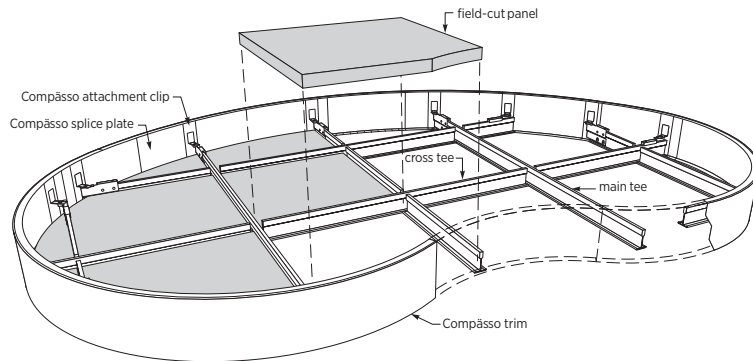

COMPASSO™ ELITE COMPASSO™ STANDARD

USGBORAL.COM

PRODUCT INFORMATION

Materials	Finishes
Painted Steel, powder coated aluminium	Standard colors, Advantage colors and custom colors

PERSPECTIVE

Compasso Standard shown

TRIM PROFILES STANDARD ELITE

2", 2 1/4"	4"	6"	8"	10"	12" (Standard Only)

ATTACHMENT CLIP

Compasso Standard	Compasso Elite

High Recycled Content

Classified as containing greater than 50% total recycled content. Total recycled content is based on product composition of post-consumer and pre-consumer (post-industrial) recycled content per FTC guidelines.

Online tools
usgdesignstudio.com

Recycled content
See the Sustainability selector.

Footnotes
1. High Recycled Content is for Compasso Standard only.

The trademarks CLIMAPLUS, COMPASSO, DONN, DX, DXF, FINELINE, HALCYON and INNOVATION INSPIRED BY YOU are trademarks of USG Boral Building Products or one or more of its affiliates.